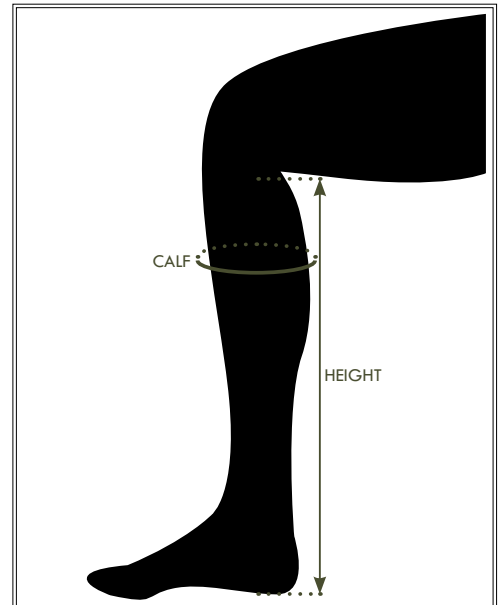

TOGGI SIZE GUIDES

ADULT FOOTWEAR SIZE CHART							
Continental	35	36	37	38	39	40	41
British	3	3.5	4	5	5.5	6	7
Continental	42	43	44	45	46	47	48
British	8	9	10	10.5	11	12	13

CHILDREN'S FOOTWEAR SIZE CHART								
Continental	28	29	30	31	32	33	34	35
British	9	10	11	12	13	1	2	3

ADULT CHAPS & GAITERS SIZE CHART (CM)		
Size	To Fit Calf (cm)	To Fit Height (cm)
X Small	33	37
Small / Short	36	41
Small / Regular	36	44
Medium / Short	39	41
Medium / Regular	39	44
Large / Short	42	41
Large / Regular	42	44
X Large	45	44

CHILDREN'S CHAPS SIZE CHART (CM)		
Size	Calf (cm)	Height (cm)
CS	28	30
CM	29	33
CL	32	35

Chaps fitting guide - how to measure your leg:

- From a seated position, measure down the back of the leg from the back of the knee to the floor.
- To measure the calf, measure at the widest point.